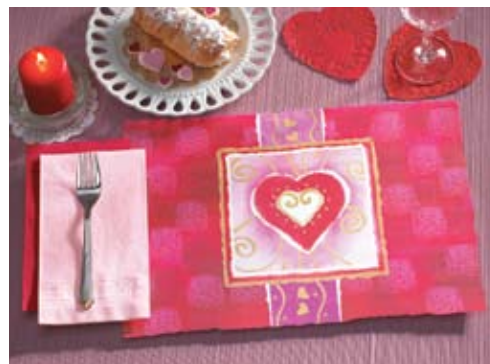

VALENTINE
856697 Placemat 90162-C130
9-3/4" x 14", Pink & Red Dinner Napkins
BONUS ITEM - Red Heart Shaped Doilies
Order Cutoff January 25