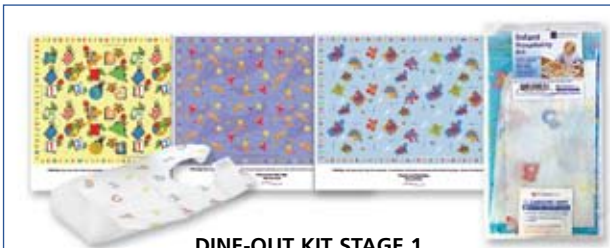

Three colors in one crayon!

**DINE-OUT KIT STAGE 1**

**DINE-OUT KIT STAGE 2**

- Placemats are 14" x 17" and have a wraparound feature with adhesive strips.
- Stage 1 bib is made from a non-woven material. Absorbent, waterproof and soft with a crumb-catcher pocket.
- Stage 2 placemat is environmentally friendly made from 80% chalk and only 20% plastic to reduce petrochemical use and waste.
- Both placemats provide a clean & sanitary surface for children while dining out!
- The enclosed sanitary wipe will make after meal cleanups a snap!

**DINE-OUT KIT STAGE 1**

**A.** 120810 Each kit contains a Plastic Placemat, Non-woven Bib, and a Sanitary Wipe, 90 kits per case, 30 each of 3 designs

**DINE-OUT KIT STAGE 2**

**B.** 120811 Each kit contains a Placemat, Pack of CrayAngles™, and a Sanitary Wipe, 90 kits per case, 30 each of 3 designs  
**C.** 120812 Placemats only, 500 ct., 3 designs per case